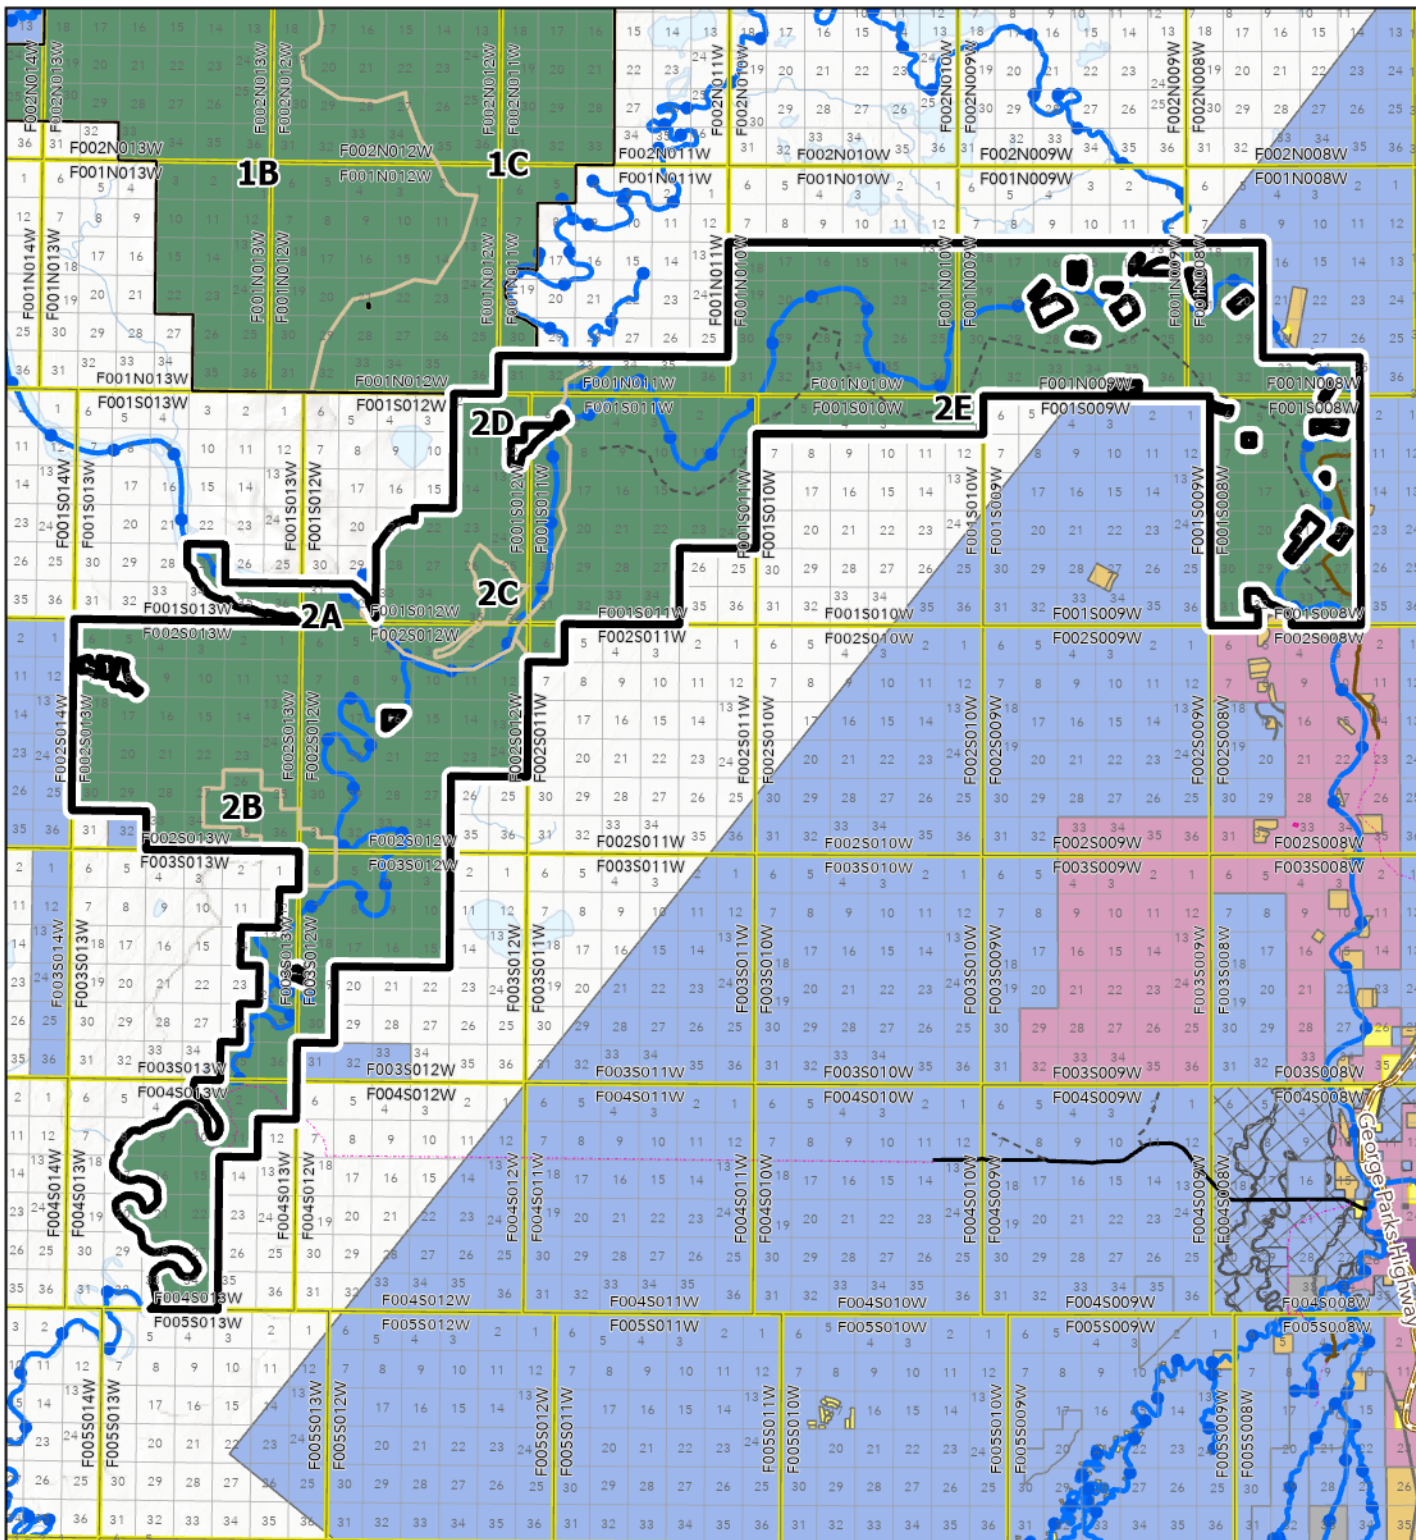

Management Unit: 2 Lower Tanana

State Forest Boundary

- Unit Boundary
- Tanana Valley State Forest
- State Forest Subunit Boundary

Land Ownership

- State Lands
- University of Alaska
- AK DNR-Mental Health Trust
- Private Land
- Federal
- Municipal
- ANCSA

Hydrology

- Anadromous Waters
- Streams

Roads

- Highway
- Primary
- Secondary
- Spur
- Winter